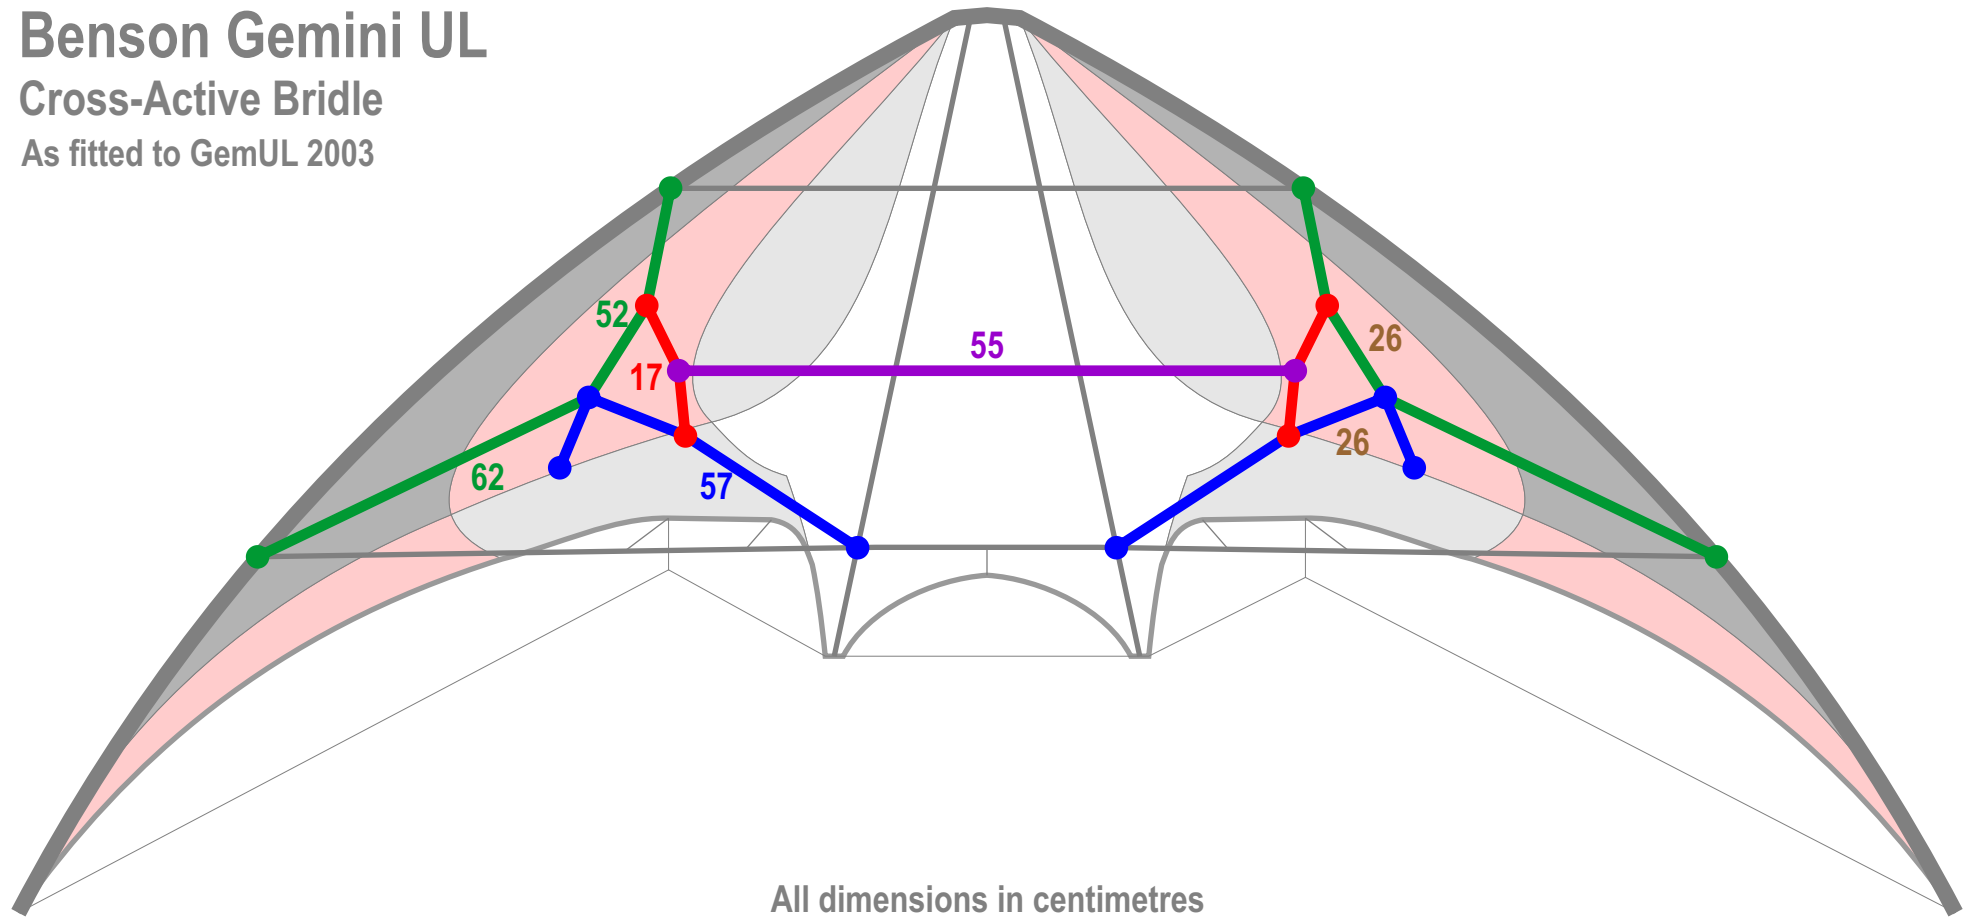

Benson Gemini

Cross-Active Bridle

As fitted to Gem 3 - 2005

All dimensions in centimetres

Benson Gemini UL

Cross-Active Bridle

As fitted to GemUL 2003

Benson Mini-Gemini

Cross-Active Bridle

RR Version 3 - 21/07/2004

All dimensions in centimetres