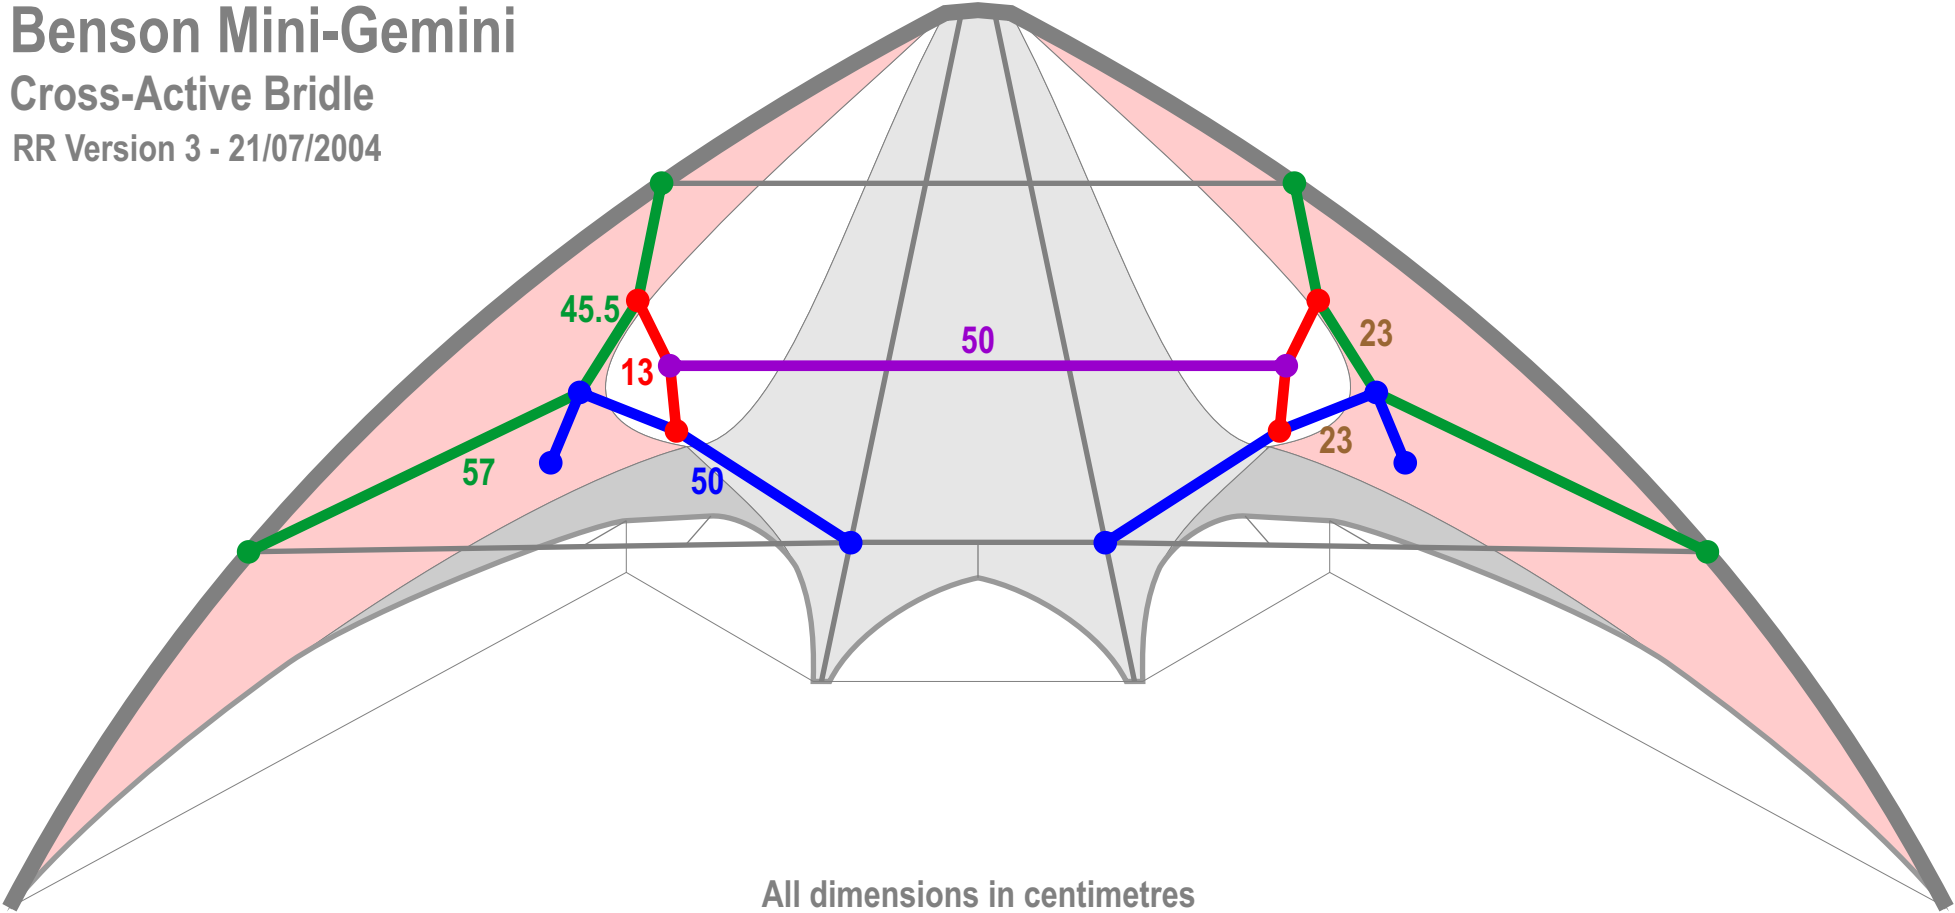

Benson Gemini

Cross-Active Bridle

As fitted to Gem 3 - 2005

All dimensions in centimetres

Benson Gemini UL

Cross-Active Bridle

As fitted to GemUL 2003

Benson Mini-Gemini

Cross-Active Bridle

RR Version 3 - 21/07/2004

All dimensions in centimetres