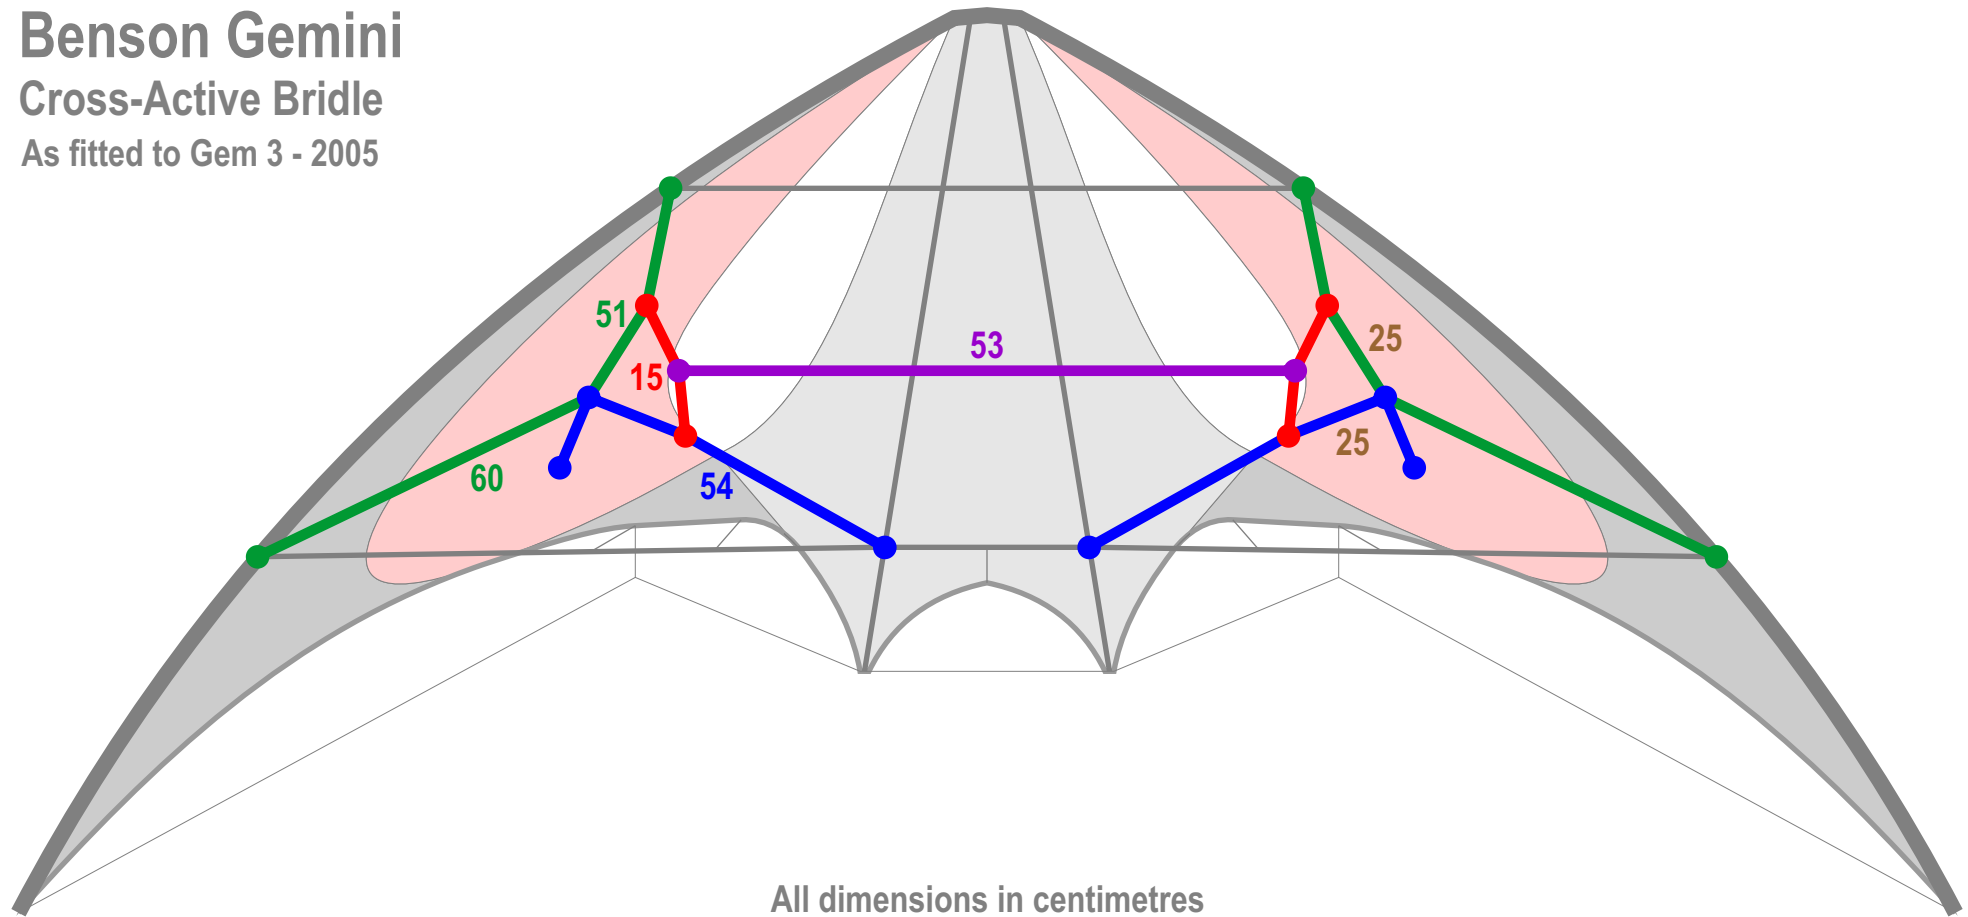

Benson Gemini

Cross-Active Bridle

As fitted to Gem 3 - 2005

All dimensions in centimetres

Benson Gemini UL

Cross-Active Bridle

As fitted to GemUL 2003

Benson Mini-Gemini

Cross-Active Bridle

RR Version 3 - 21/07/2004

All dimensions in centimetres